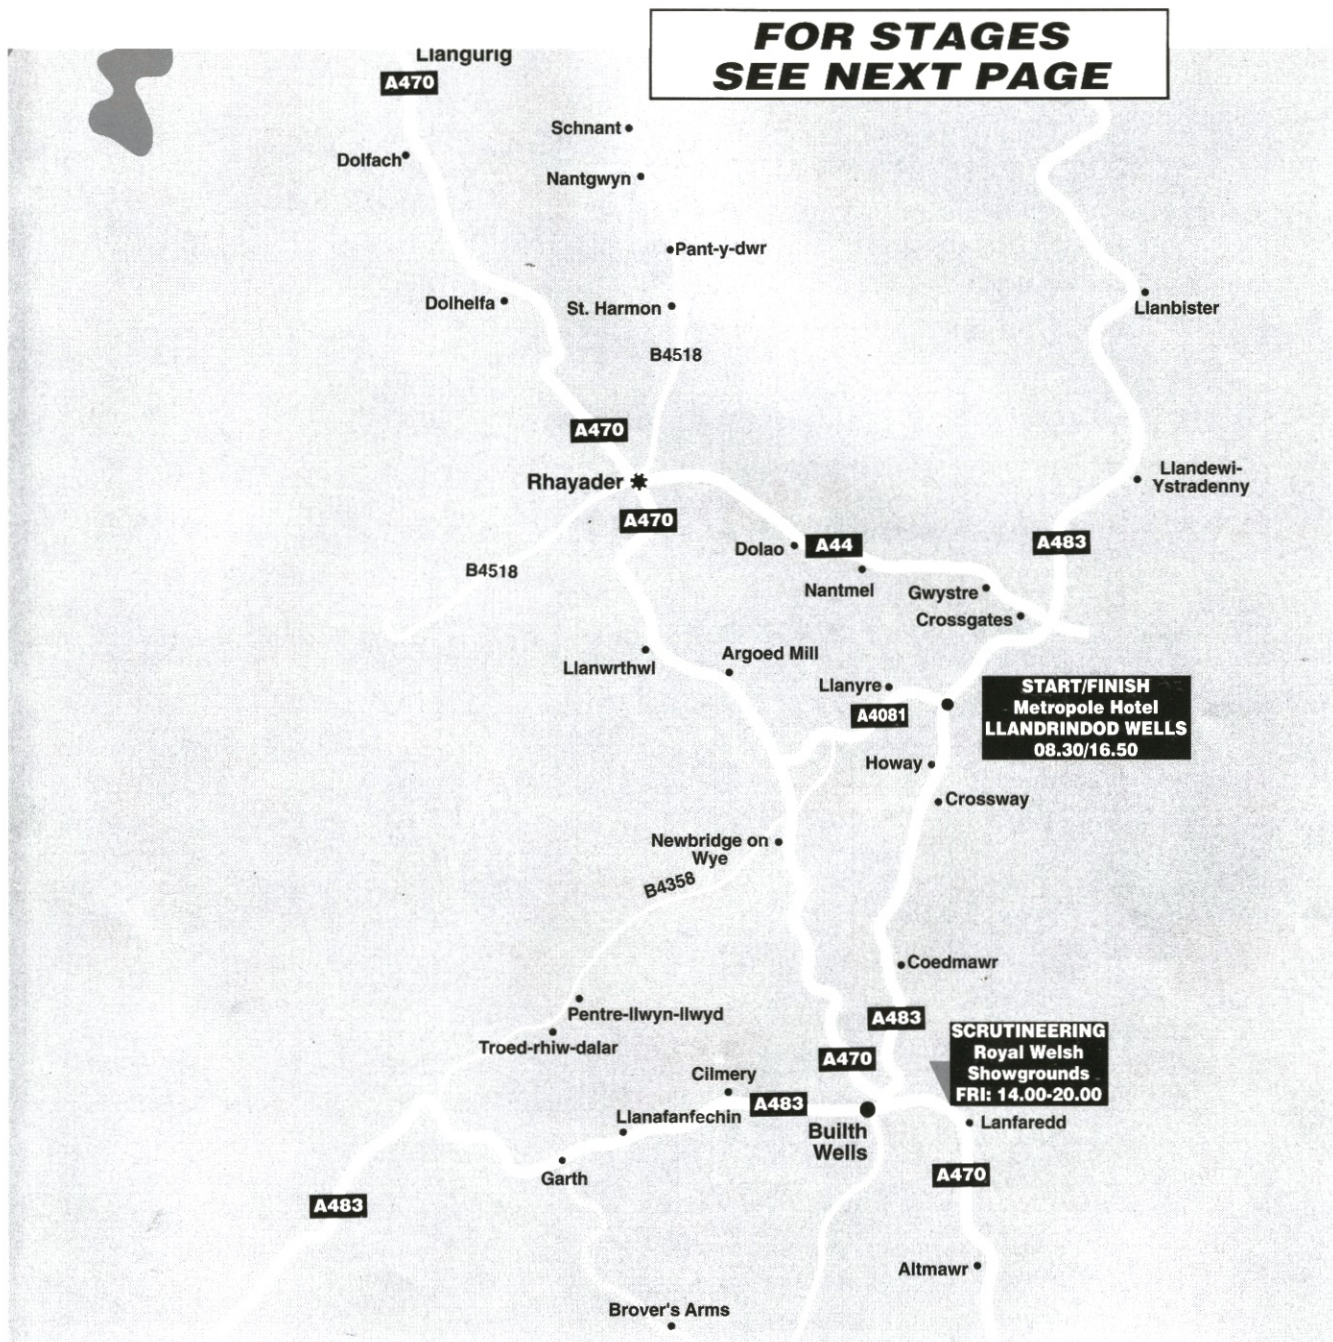

ROUTE MAP & TIMETABLE

KERRIDGE NATIONAL RALLY.

The event is a qualifying round for: 1995 Mintex National Rally Series, The City of Speed Gloucester Welsh National Rally Championship, The Skoda Trophy Rally Championship. Organised by the: **Midland Manor Motor Club Ltd.** The event is run under: The 1995 General Regulations of the RAC Motor Sports Association Ltd. (Incorporating the provisions of the International Sporting Code of the FIA) and the Championship Regulations of the Mintex National Rally Series.

SCRUTINEERING **FRIDAY 16th JUNE 1995**, Scrutineering from Royal Welsh Showgrounds from 14.00 hours. **SATURDAY 17th June: START – METROPOLE HOTEL, LLANDRINDOD WELLS, 08.30 hours. FINISH – METROPOLE HOTEL, LLANDRINDOD WELLS, 16.50 hours.**

Text photography by COLIN TAYLOR PRODUCTIONS.

This programme is produced and distributed by **Tudor Journals Ltd.** All contents of the official programme are copyright and may not be reproduced in any form whatsoever without the written permission of the publishers **Tudor Journals Ltd. June 1995**

MOTORSPORT IS DANGEROUS AND PERSONS ATTENDING THE MEETING DO SO ENTIRELY AT HIS OWN RISK.