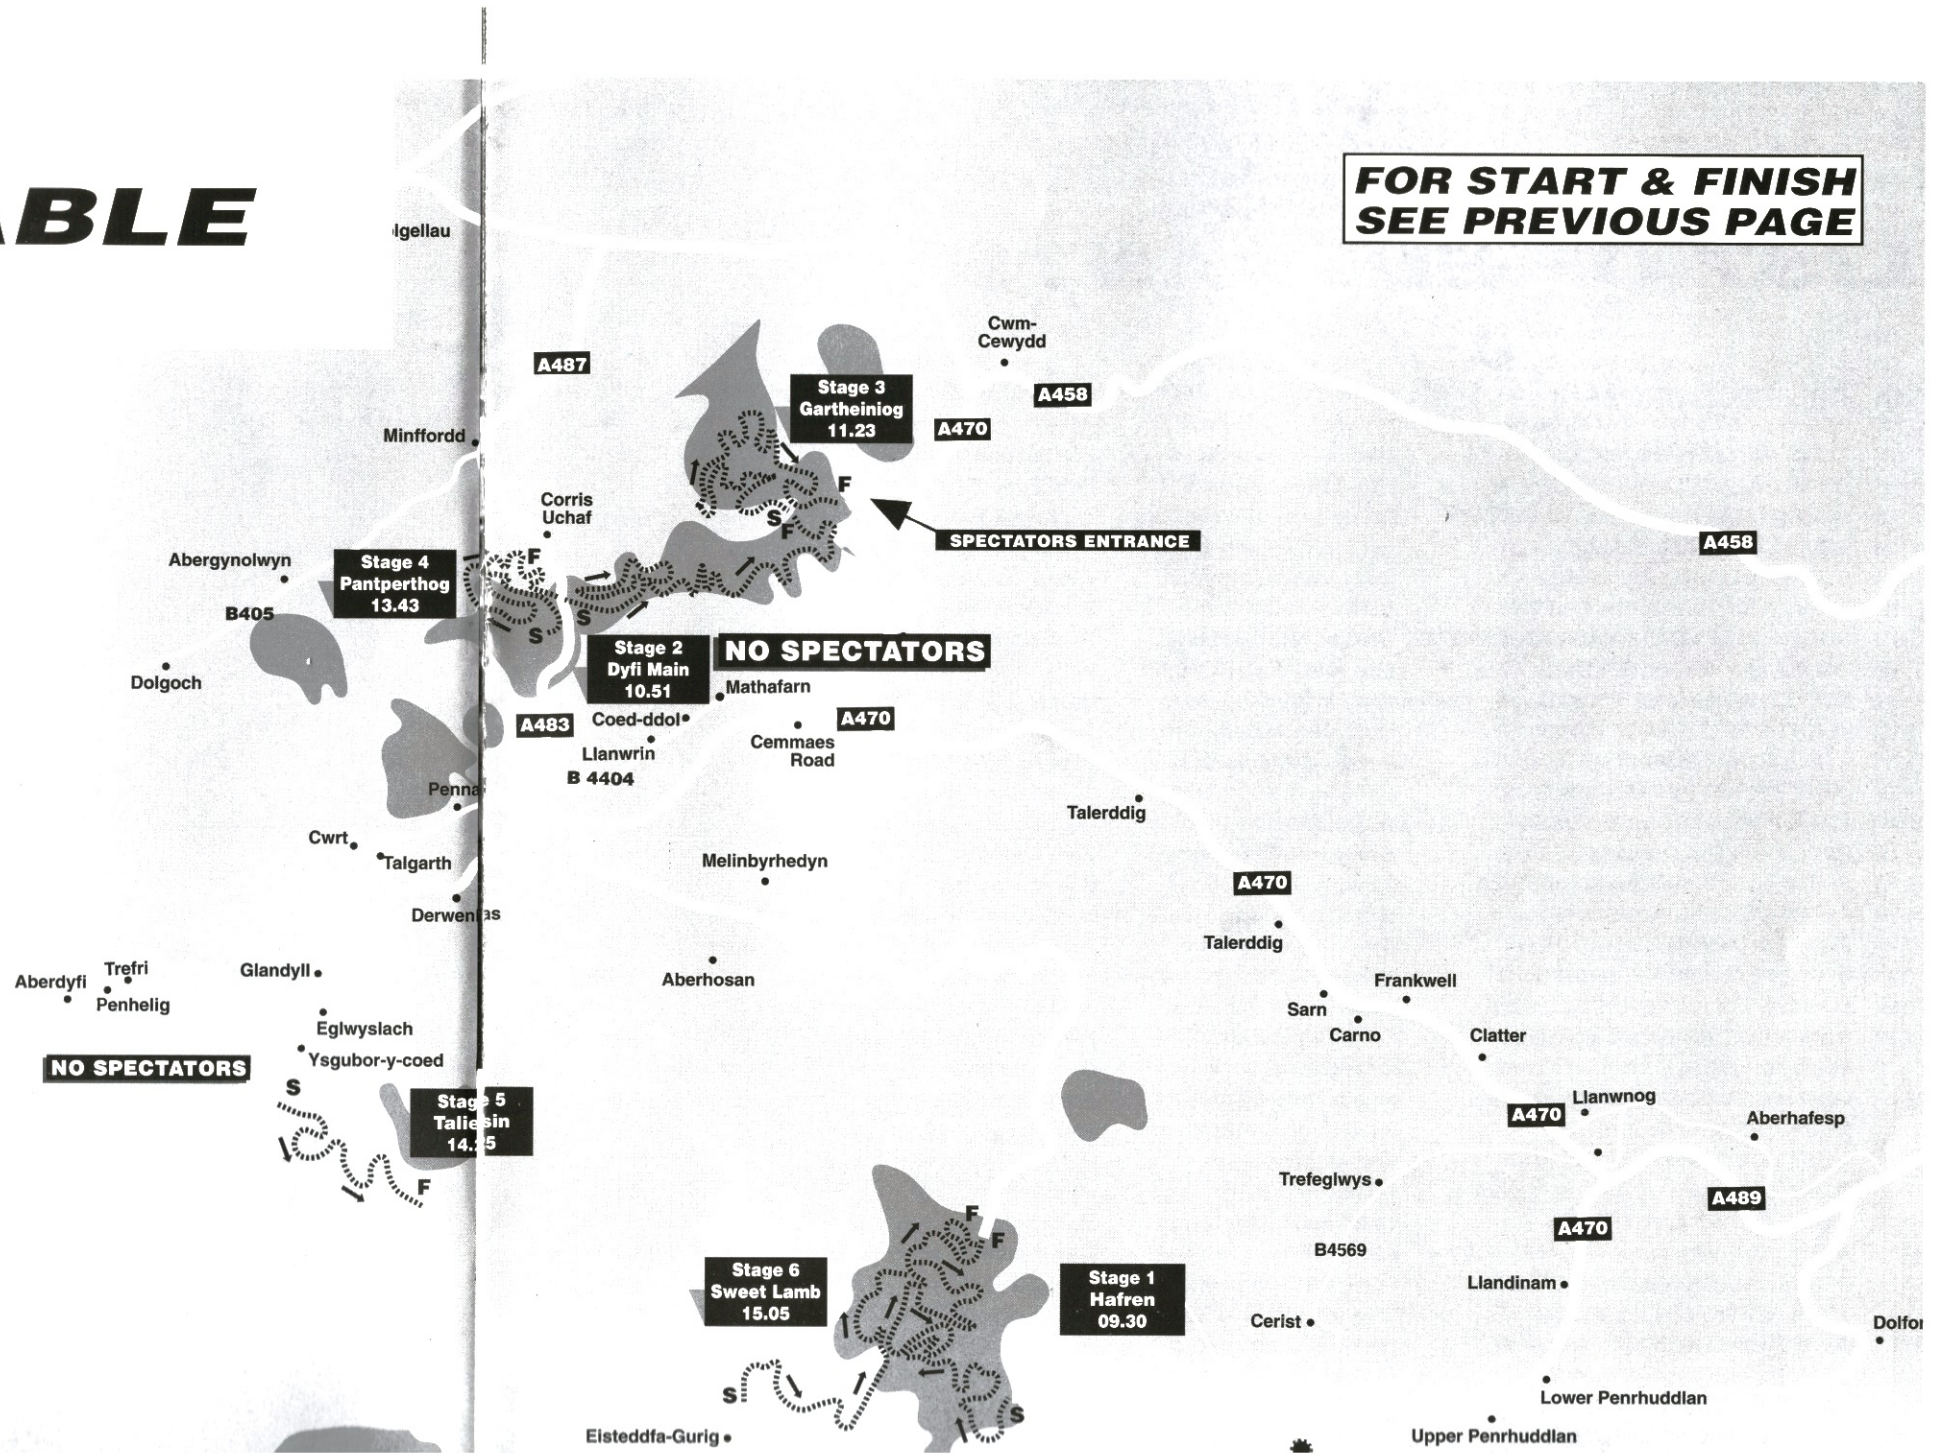

SCRUTINEERING **FRIDAY 16th JUNE 1995**, Scrutineering from Royal Welsh Showgrounds from 14.00 hours. **SATURDAY 17th June: START – METROPOLE HOTEL, LLANDRINDOD WELLS, 08.30 hours. FINISH – METROPOLE HOTEL, LLANDRINDOD WELLS, 16.50 hours.**

MOTORSPORT IS DANGEROUS AND PERSONS ATTENDING THE MEETING DO SO ENTIRELY AT HIS OWN RISK.

ROUTE MAP & TIMETABLE

TIMETABLE

FRIDAY 16TH JUNE 1995: SCRUTINEERING
ROYAL WELSH SHOWGROUNDS, BUILTH WELLS — FROM 14.00

SATURDAY 17TH JUNE 1995

<i>Start</i>	Metropole Hotel, Llandrindod Wells	08:30
SS1	Hafren	09.30
SS2	Dyfi Main	10.51
SS3	Gartheiniog	11.23
SS4	Pantperthog	13.43
SS5	Taliesin	14.25
SS6	Sweet Lamb	15.05
<i>Finish</i>	Metropole Hotel, Llandrindod Wells	17.00

STAY WHERE IT'S SAFE

THINK SAFETY!

see page 1

IMPORTANT

IT IS VERY DANGEROUS TO STAND
ON THE ROAD WHILST
THE RALLY IS IN PROGRESS

TABLE

**FOR START & FINISH
SEE PREVIOUS PAGE**

LIST OF ENTRANTS